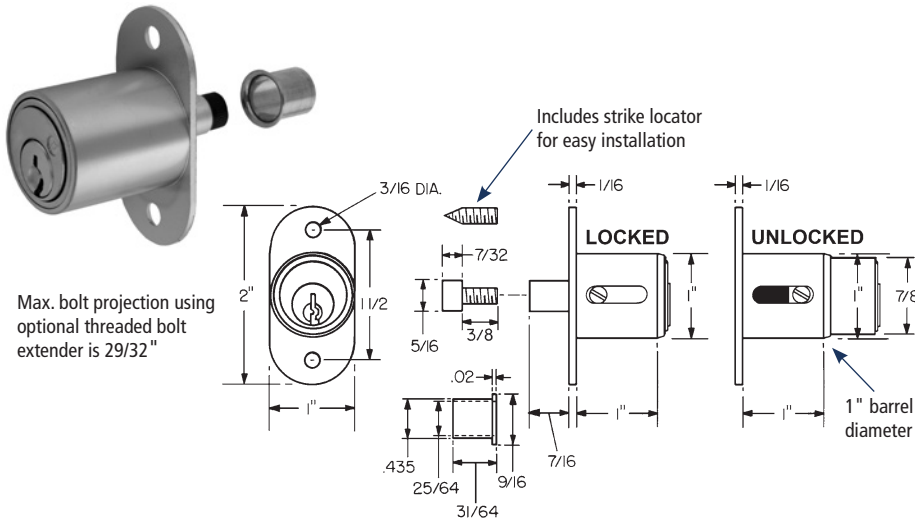

## ► 300SD Plunger Lock

Max. bolt projection using optional threaded bolt extender is 29/32"

Item	Finish	Cyl. Length	Keying
300SD	26D, US3, 10B	1"	KD, KA 101,103,107,915 Custom Keyed

### SPECIFICATIONS

**Keying:** Can be keyed together with other N Series locks  
**Rekeyable:** Easily rekeyable via speed-release cylinder release mechanism  
**US Patent Nos:** 4,920,774; 5,121,619  
**Standard function:** Key removable in locked or unlocked position.  
**Body:** Zinc die cast  
**Cylinder:** Solid brass, pin tumbler  
**Cylinder length:** 1"  
**Barrel diameter:** 1"  
**Finish:** 26D, US3 or 10B  
**Packaged:** Packed 10 per box

### SPECIFICATIONS

**Keying:** Can be keyed together with other N Series locks  
**Rekeyable:** Easily rekeyable via speed-release cylinder release mechanism  
**US Patent No:** 5,121,619  
**Standard function:** Key removable in locked or unlocked position.  
**Body:** Zinc die cast  
**Cylinder:** Solid brass, pin tumbler  
**Strap:** Nylon coated strap fits 1/4" material  
**Finish:** 26D  
**Packaged:** Packed 10 per box