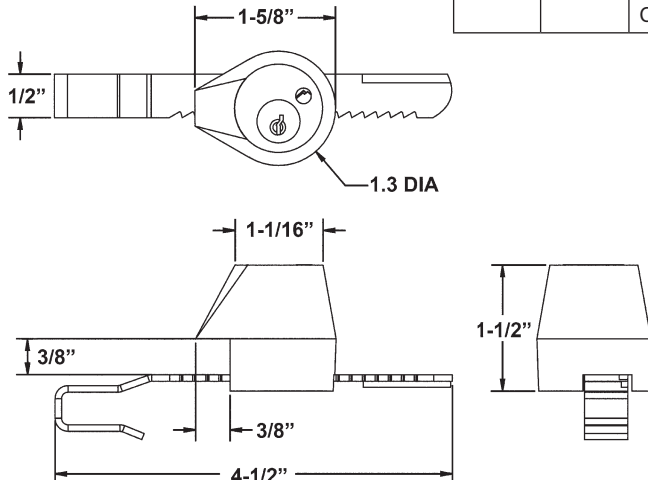

► 329R Showcase/Ratchet Lock

Item	Finish	Keying
329R	26D	KD, KA 101,103,107,915 Custom Keyed

SPECIFICATIONS

Keying: Can be keyed together with other N Series locks
Rekeyable: Easily rekeyable via speed-release cylinder release mechanism
US Patent No: 5,121,619
Standard function: Key removable in locked or unlocked position.
Body: Zinc die cast
Cylinder: Solid brass, pin tumbler
Strap: Nylon coated strap fits 1/4" material
Finish: 26D
Packaged: Packed 10 per box

KEYING INFORMATION

Keyway: N Series (equivalent to National D4291 4-pin or D4292 5-pin system)
Keys: Includes 2 keys per lock
Stock keying: KD/KA - 4 pin standard
Stock KA#: 101, 103, 107, 915
Masterkeyed: 5 pin standard
Grand masterkeyed: Available
Keyblank 4-pin: KBN-4-NP (equivalent to NA14, 1069L)
Keyblank 5-pin: KBN-5-NP (equivalent to NA12, 1069LA)

INCLUDED ACCESSORIES

Strap for 1/4" material thickness

OLYMPUS LOCK
INC

Tel: 206.362.3290 | 800.525.0954
Fax 206.362.3569 | www.olympuslock.com

The following warning is applicable to all parts listed on this page:
WARNING: This product can expose you to chemicals including chromium, which is known to the State of California to cause cancer and birth defects or other reproductive harm. for more information go to www.P65Warnings.ca.gov.