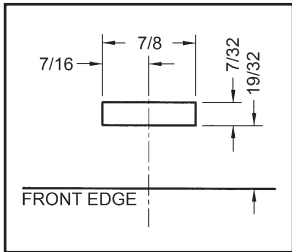

► T37 T-Bolt Drawer Lock

DRAWER DETAIL

MOUNTING HOLE DETAIL

Item	Finish	Cyl. Length	For Material	Keying
T37	26D	19/32"	1/4"	KA* or KD (4-pin) Custom, master keyed (4-pin)
T37-2		Long bolt		
T37-3		Short bolt (Chicago-style) for 25/32" backset		
T37-RC		Spring mounting clip		
T37-NKIT		Number plate kit		
T37DC-NP		Replacement number plate only		
*KA Nos: 101,103,107,915 51001 through 51011 001 through 030 Other non-stock codes available through custom keying.				

US Patent No: 5,038,589

Standard function: Key removable in locked or unlocked position.

Retrofits: National C8137

Body: Zinc die cast

Cylinder: Zinc die cast, pin tumbler

Bolt: Stainless steel

Includes: Brass mounting nut. Spring mounting clip
T37-RC is available separately.

Barrel diameter: 3/4"

Across flats: 5/8"

Finish: 26D

Packaged: Packed 10 per box

KEYING INFORMATION

Keyway: N Series (equivalent to National D4291 4-pin system)

Keys: Includes 2 keys per lock

Stock keying: KD/KA - 4 pin standard

OPTIONAL ACCESSORIES

See below.

OPTIONAL ACCESSORIES

<p>T37-RC Spring mounting clip</p> <p>The lock comes standard with clip mounting locations up to 11/64" material thicknesses.</p>	<p>T37-NKIT Number plate kit eliminates need to stamp face of lock</p> <p>Replacement number plates also available separately (Use part no. T37DC-NP).</p>	<p>T37-2 Long bolt can be cut to length required by application</p>	<p>T37-3 Short bolt for 25/32" backset</p>