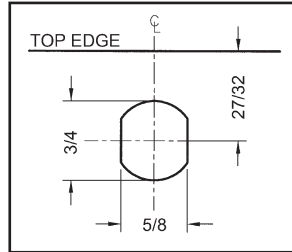

► T37 T-Bolt Drawer Lock

DRAWER DETAIL

MOUNTING HOLE DETAIL

Item	Finish	Cyl. Length	For Material	Keying
T37	26D	19/32"	1/4"	KA* or KD (4-pin) Custom, master keyed (4-pin)
T37-2		Long bolt		
T37-3		Short bolt (Chicago-style) for 25/32" backset		
T37-RC		Spring mounting clip		
T37-NKIT		Number plate kit		
T37DC-NP		Replacement number plate only		
*KA Nos: 101,103,107,915 51001 through 51011 001 through 030 Other non-stock codes available through custom keying.				

US Patent No: 5,038,589

Standard function: Key removable in locked or unlocked position.

Retrofits: National C8137

Body: Zinc die cast

Cylinder: Zinc die cast, pin tumbler

Bolt: Stainless steel

Includes: Brass mounting nut. Spring mounting clip
T37-RC is available separately.

Barrel diameter: 3/4"

Across flats: 5/8"

Finish: 26D

Packaged: Packed 10 per box

KEYING INFORMATION

Keyway: N Series (equivalent to National D4291 4-pin system)

Keys: Includes 2 keys per lock

Stock keying: KD/KA - 4 pin standard