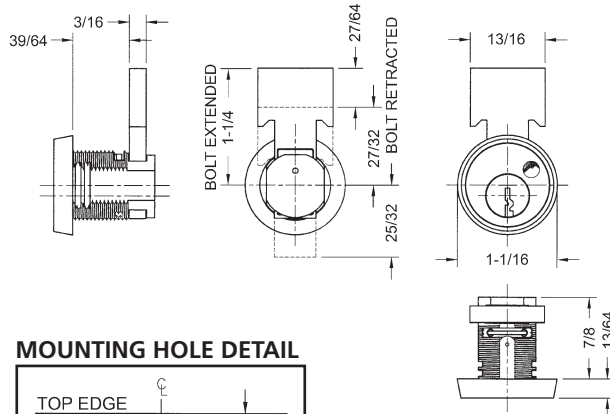

► T37 T-Bolt Drawer Lock

DRAWER DETAIL

MOUNTING HOLE DETAIL

Item	Finish	Cyl. Length	For Material	Keying
T37	26D	19/32"	1/4"	KA* or KD (4-pin) Custom, master keyed (4-pin)
T37-2		Long bolt		
T37-3		Short bolt (Chicago-style) for 25/32" backset		
T37-RC		Spring mounting clip		
T37-NKIT		Number plate kit		
T37DC-NP		Replacement number plate only		
*KA Nos: 101,103,107,915 51001 through 51011 001 through 030 Other non-stock codes available through custom keying.				

US Patent No: 5,038,589

Standard function: Key removable in locked or unlocked position.

Retrofits: National C8137

Body: Zinc die cast

Cylinder: Zinc die cast, pin tumbler

Bolt: Stainless steel

Includes: Brass mounting nut. Spring mounting clip
T37-RC is available separately.

Barrel diameter: 3/4"

Across flats: 5/8"

Finish: 26D

Packaged: Packed 10 per box

KEYING INFORMATION

Keyway: N Series (equivalent to National D4291 4-pin system)

Keys: Includes 2 keys per lock

Stock keying: KD/KA - 4 pin standard

OPTIONAL ACCESSORIES

See below.

OPTIONAL ACCESSORIES

<p>T37-RC Spring mounting clip</p> <p>The lock comes standard with clip mounting locations up to 11/64" material thicknesses.</p>	<p>T37-NKIT Number plate kit eliminates need to stamp face of lock</p> <p>Replacement number plates also available separately (Use part no. T37DC-NP).</p>	<p>T37-2 Long bolt can be cut to length required by application</p>	<p>T37-3 Short bolt for 25/32" backset</p>