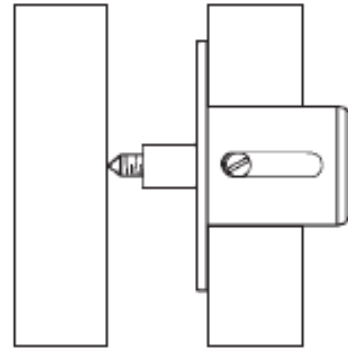

**Included Accessories:**

- 2 nickel plated keys
- 2 lock mounting screws
- 1 Matching thimble strike
- 1 Machine thread bolt extender
- 1 Machine thread strike locator

**Strike Locator**

Use strike locator to correctly mark location to install strike.

**Bolt Extender**

Use optional bolt extender for excessive gaps in bypassing doors.