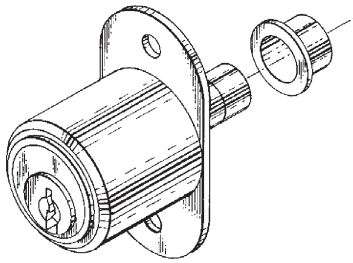

**Included Accessories:**

- 2 nickel plated keys
- 2 lock mounting screws
- 1 Matching thimble strike
- 1 Machine thread bolt extender
- 1 Machine thread strike locator

**Strike Locator**

Use strike locator to correctly mark location to install strike.

**Bolt Extender**

Use optional bolt extender for excessive gaps in bypassing doors.