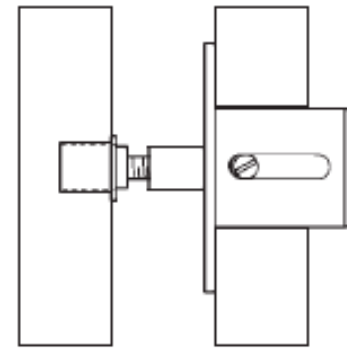

**Included Accessories:**

- 2 nickel plated keys
- 2 lock mounting screws
- 1 Matching thimble strike
- 1 Machine thread bolt extender
- 1 Machine thread strike locator

**Strike Locator**

Use strike locator to correctly mark location to install strike.

**Bolt Extender**

Use optional bolt extender for excessive gaps in bypassing doors.