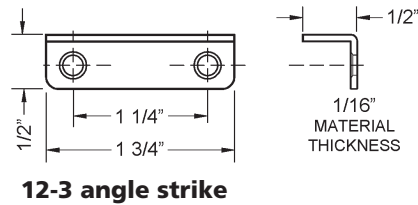

Included Accessories:

- 2 nickel plated keys
- 12-3 angle strike
- 4 lock mounting screws

Optional spacers

Note: use of spacers and strikes depends on application and material thickness.

Drill Guide Cut out this handy drill guide for easy installation.