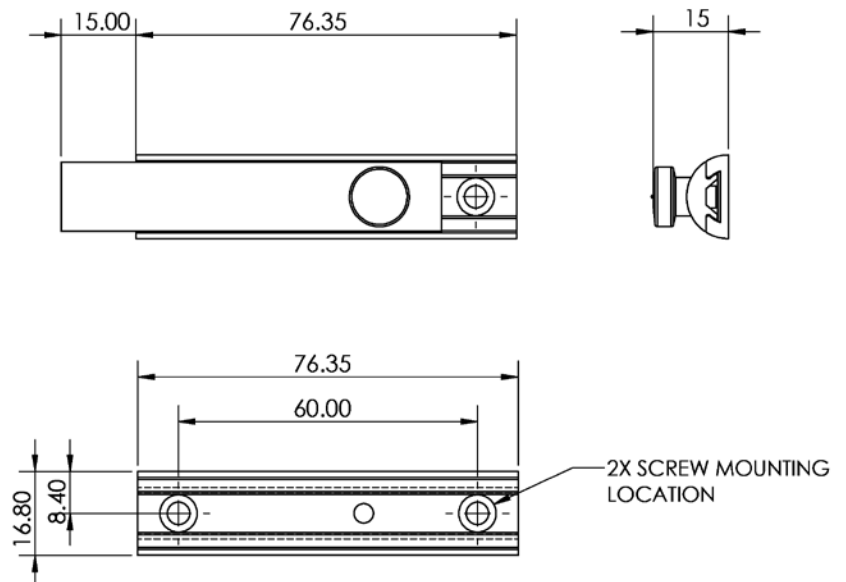

SB SERIES

Slide Bolt

SPECIFICATIONS

Base material: Solid Brass

Function: To secure one door to the cabinet in double door applications. Allows for door to lock shut when bolt is engaged from the inside. Requires releasing bolt to open the door.

Bolt: 3" length, manually engaged

Non-handed: Can be used on right-hand or left-hand doors.

Finish: US26 (polished chrome)

PACKAGING

SB-3-26D: Packed individually. Bolt and strike packaged individually with four screws.

SB-3-US26

Packed individually. Bolt and strike packaged individually with four screws.

FUNCTION: Used to secure one cabinet door from the inside. The opposite door uses a cabinet lock to then lock against the secured door or into the top or bottom rail of the cabinet.